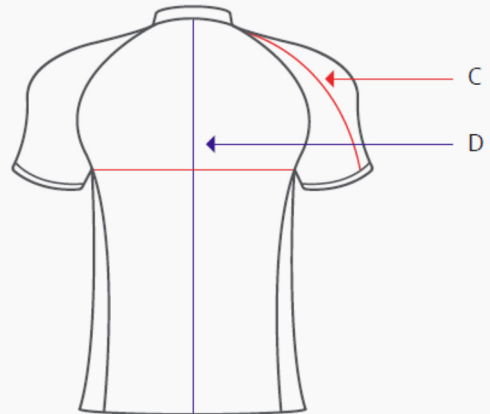

WOMEN'S JERSEY

Model 03363

Front Side

Back Side

	Description	XS	S	M	L	XL
A	Chest	43 cm	45 cm	47 cm	49 cm	51 cm
B	Total Length Front (With Collar)	47.5 cm	50 cm	50 cm	52.5 cm	52.5 cm
C	Length Sleeve	33 cm	34 cm	35 cm	36 cm	37 cm
D	Length Center Back	62.5 cm	64 cm	65.5 cm	67 cm	68.5 cm