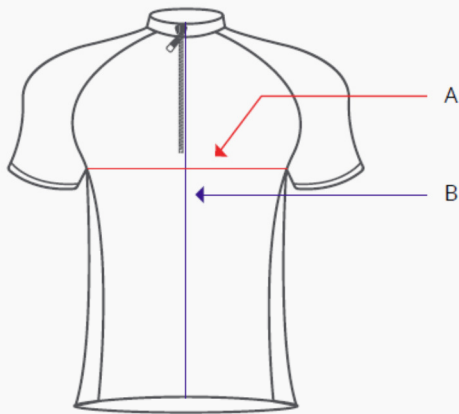

WOMEN'S JERSEY

Model 03363

Front Side

Back Side

	Description	XS	S	M	L	XL
A	Chest	43 cm	45 cm	47 cm	49 cm	51 cm
B	Total Length Front (With Collar)	47.5 cm	50 cm	50 cm	52.5 cm	52.5 cm
C	Length Sleeve	33 cm	34 cm	35 cm	36 cm	37 cm
D	Length Center Back	62.5 cm	64 cm	65.5 cm	67 cm	68.5 cm